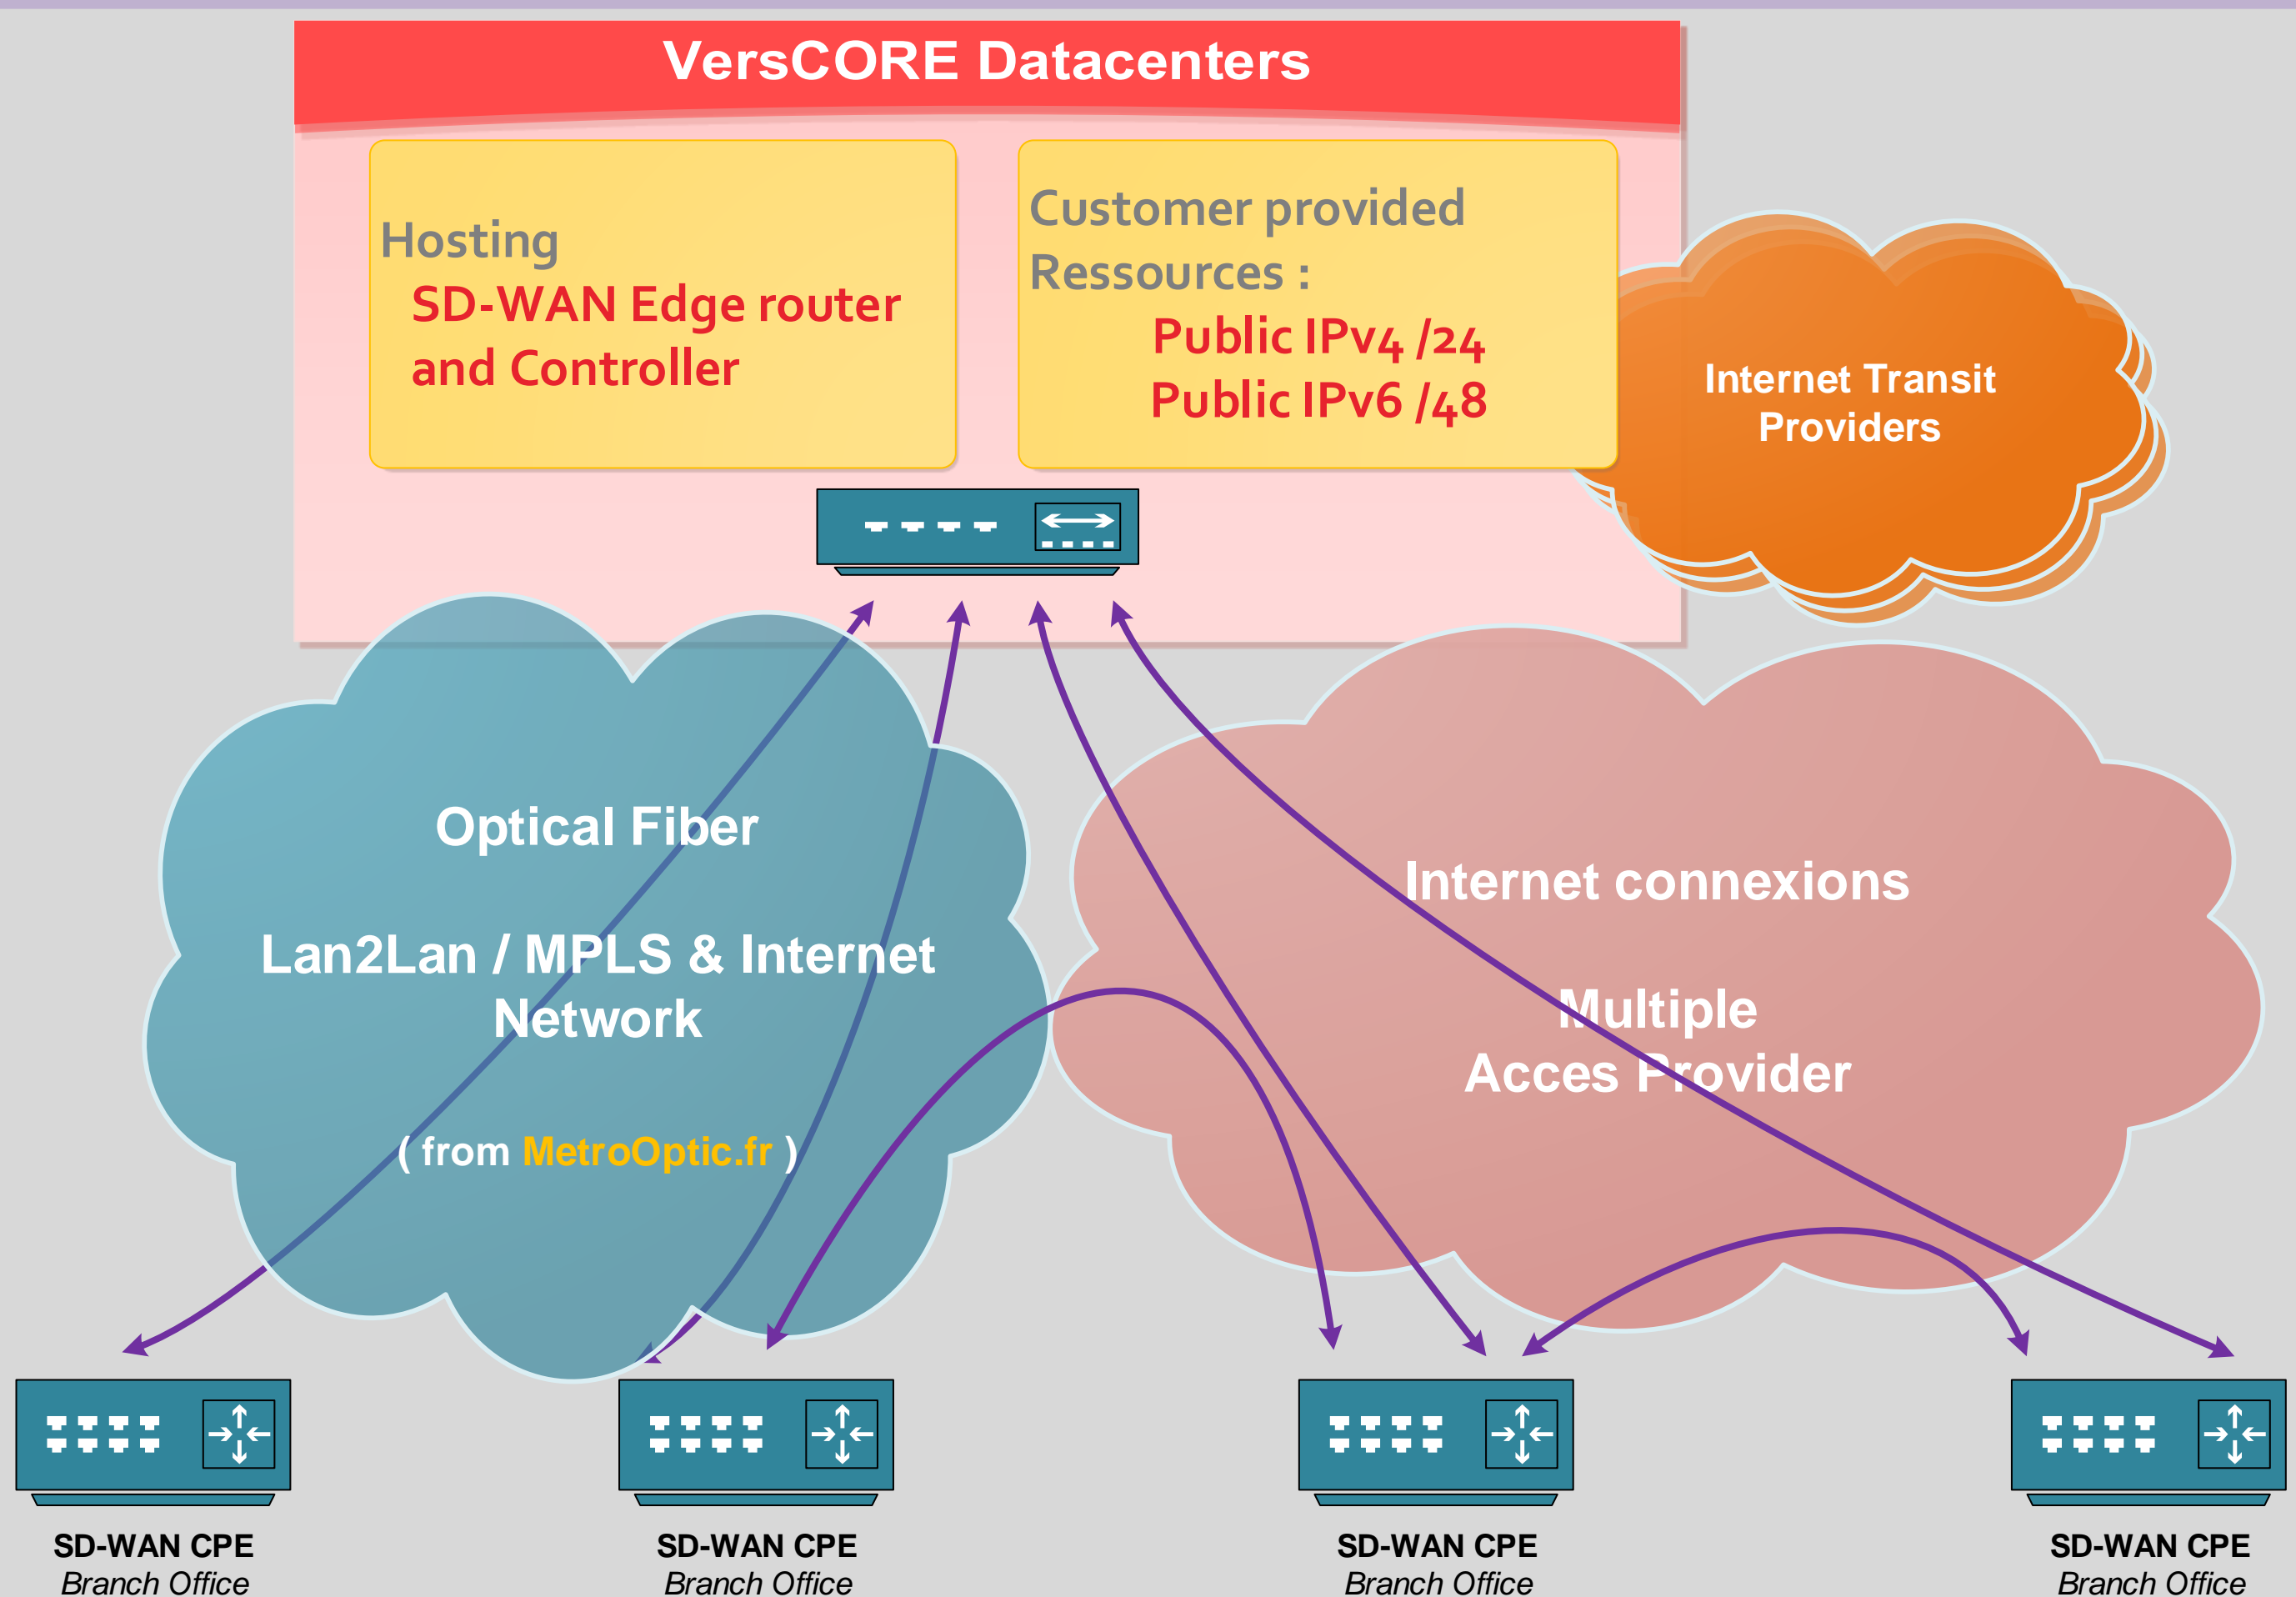

'SD-WAN Edge Hosting'

By VersCore Network

What provide a SD-WAN Edge Hosting Provider ?

SD-WAN network Provider offers any ressources to set up an SD-WAN Network infrastructure with any components: DataCenter Hosting, Internet Transit, IPv4/6 ressources, optical fiber Access Provider.

VersCORE – The SD-WAN Provider :

VersCORE Network provide all these ressources based on its infrastructure :

- Device Hosting: 3 DataCenters in Paris
- Internet Transit : Over tiers One transit provider + french IXP
- IP ressources : Each customer can suscribe, IPv4 (/24) et IPv6 (/48), and dispatch these Ips between its sites.
- Optical Fiber Access Provider: Internet Access , Lan2lan or MPLS networks, from **MetroOptic.fr** network.